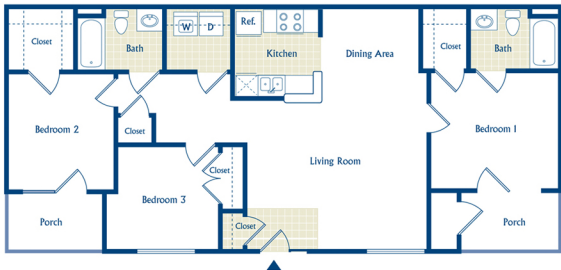

# THE BLUESTONE

3 Bedroom and 2 Baths

1,408 sq. ft.