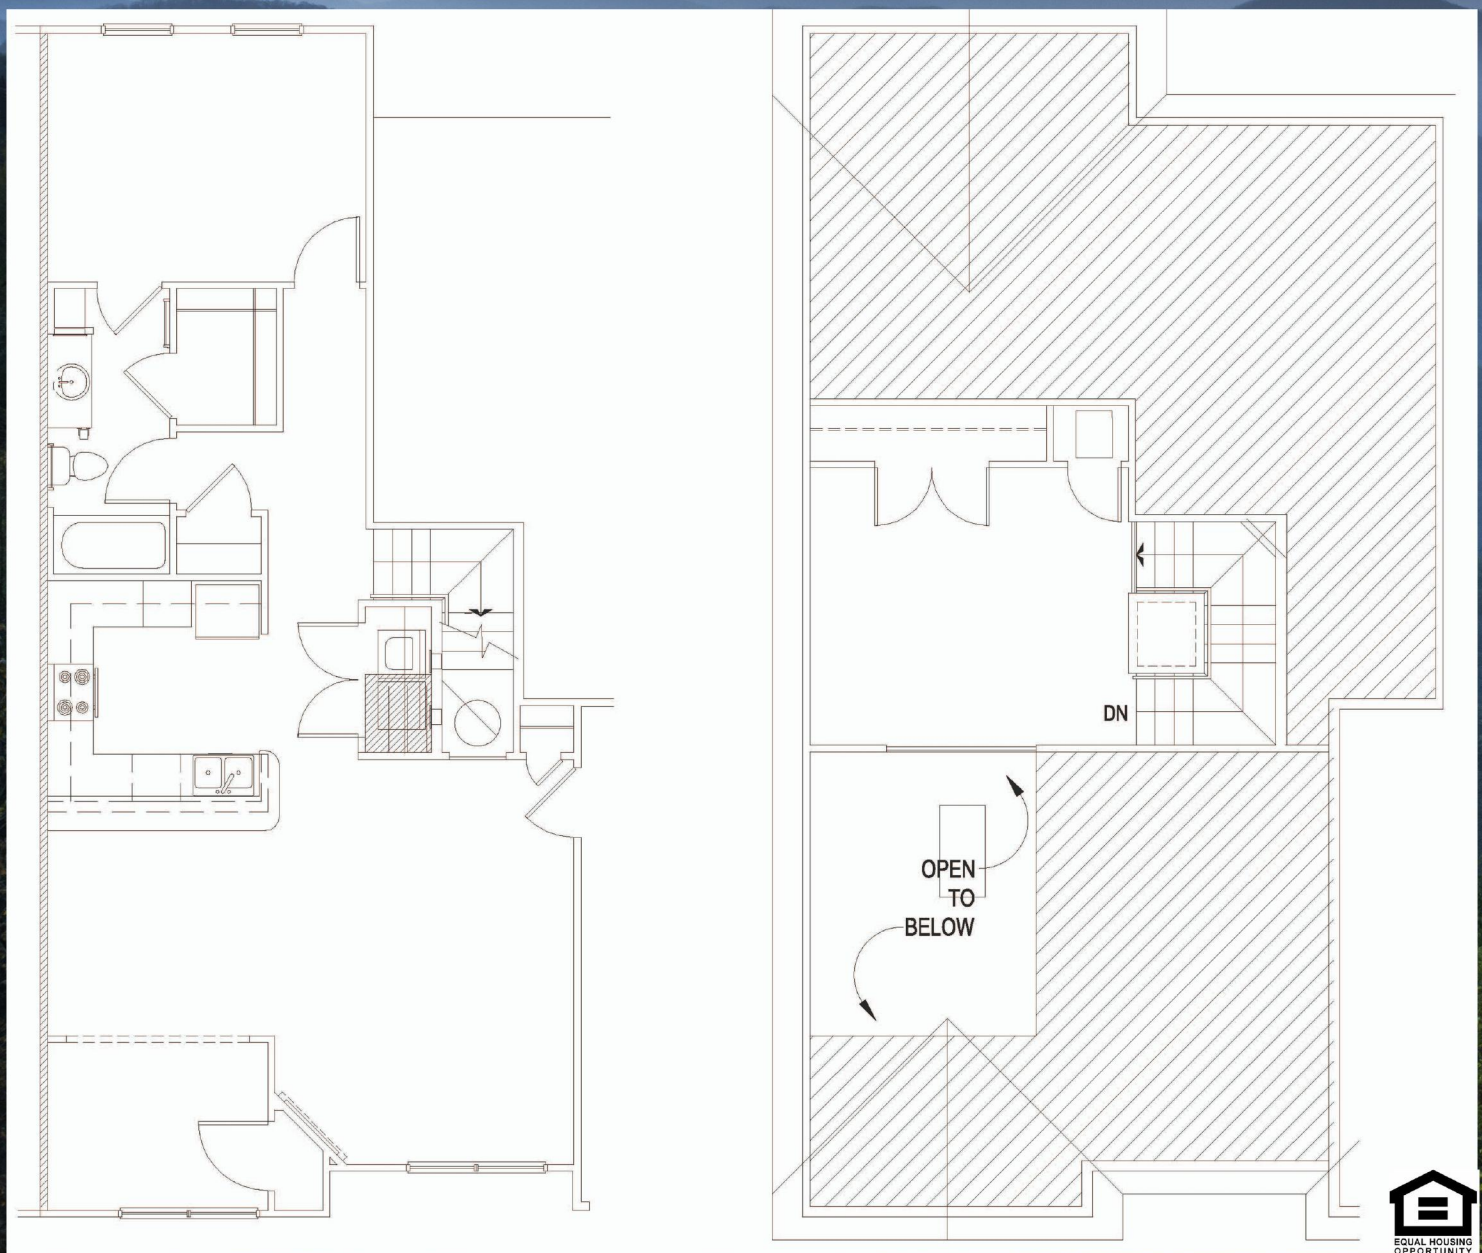

# BIG SKY II

*the Addison* One bedroom w/ loft (1237 sf)