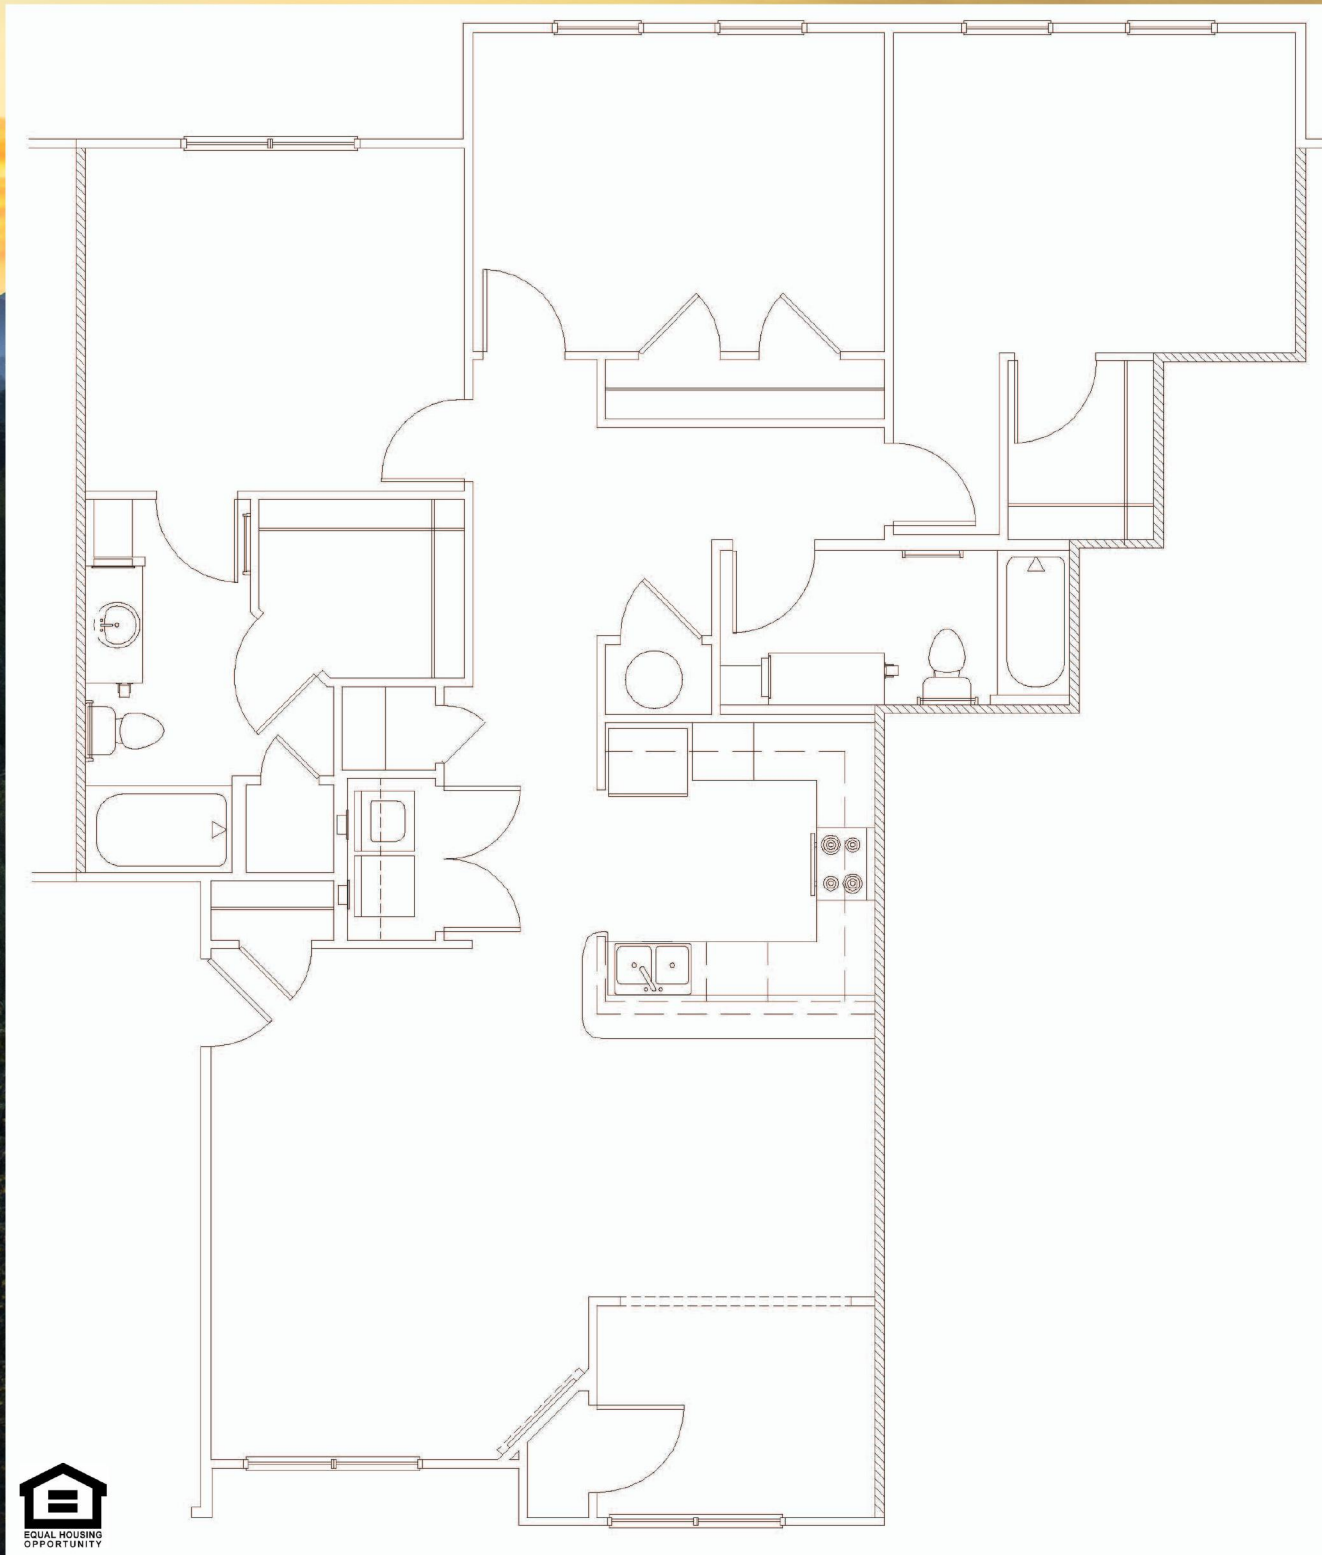

# BIG SKY II

*the Bellecrest* Three bedroom (1492 sf)