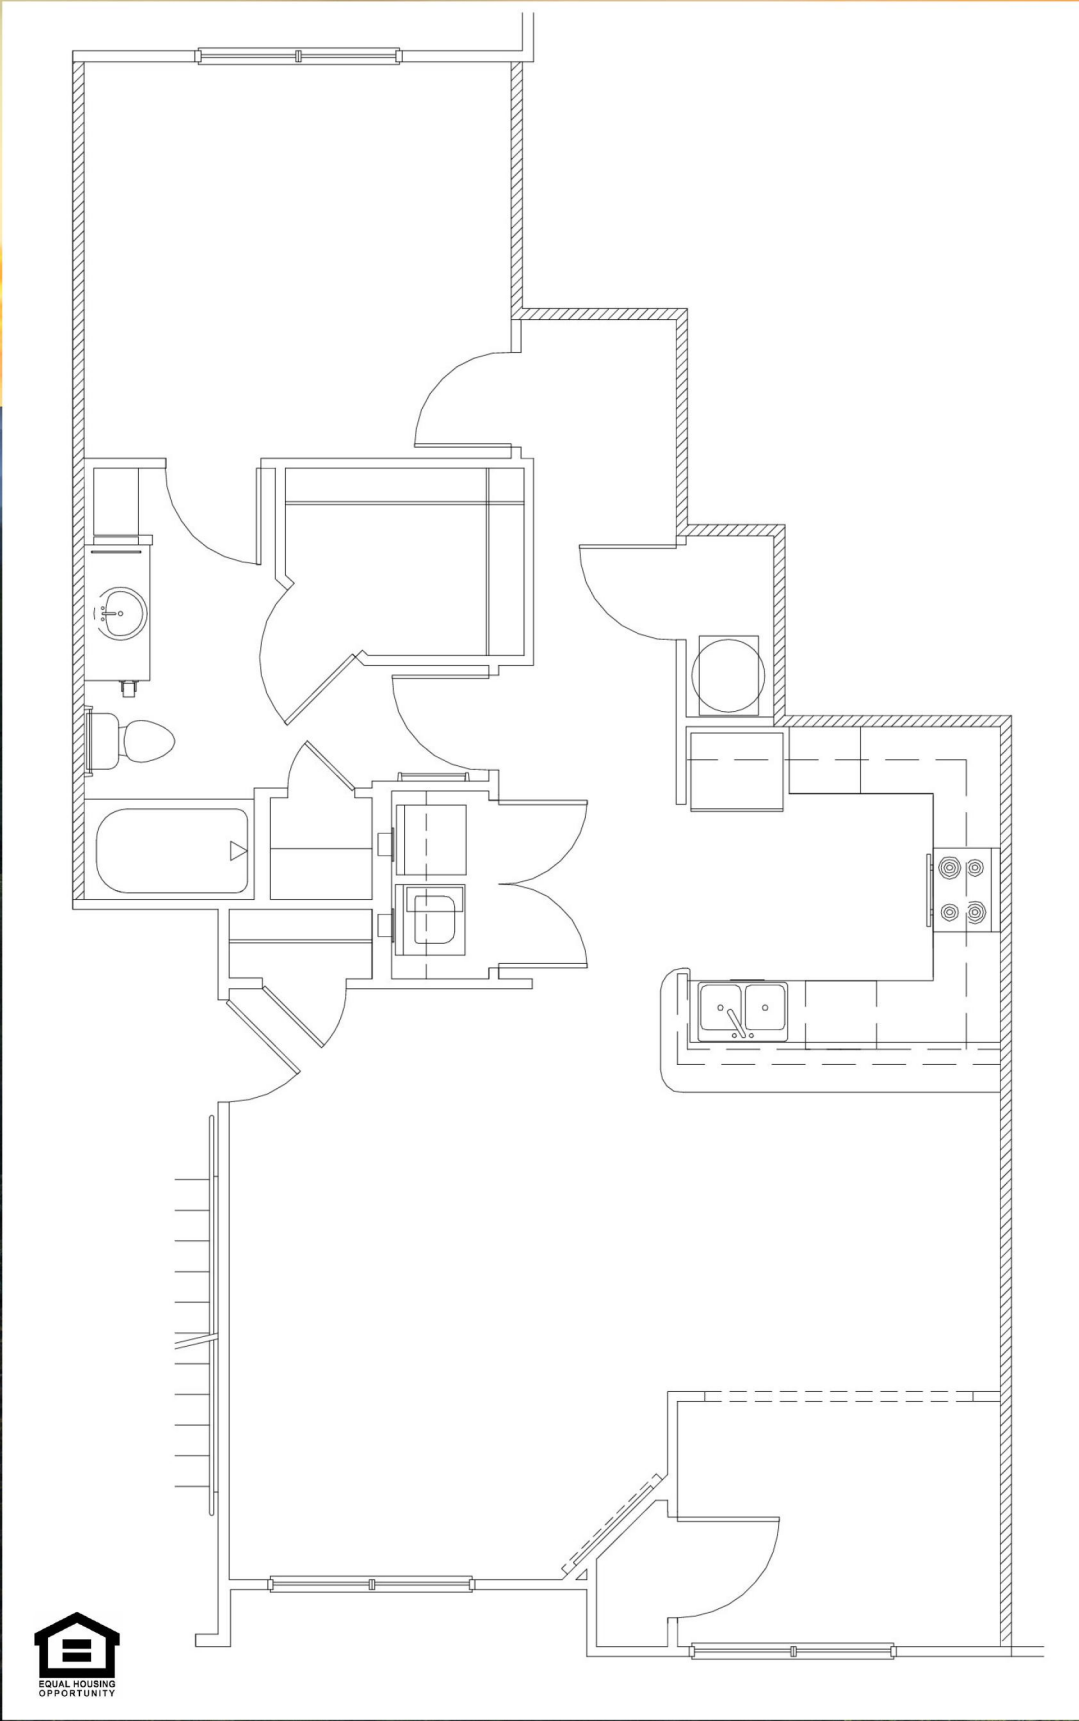

# BIG SKY II

*the BEVERLEY* One bedroom (949 sf)