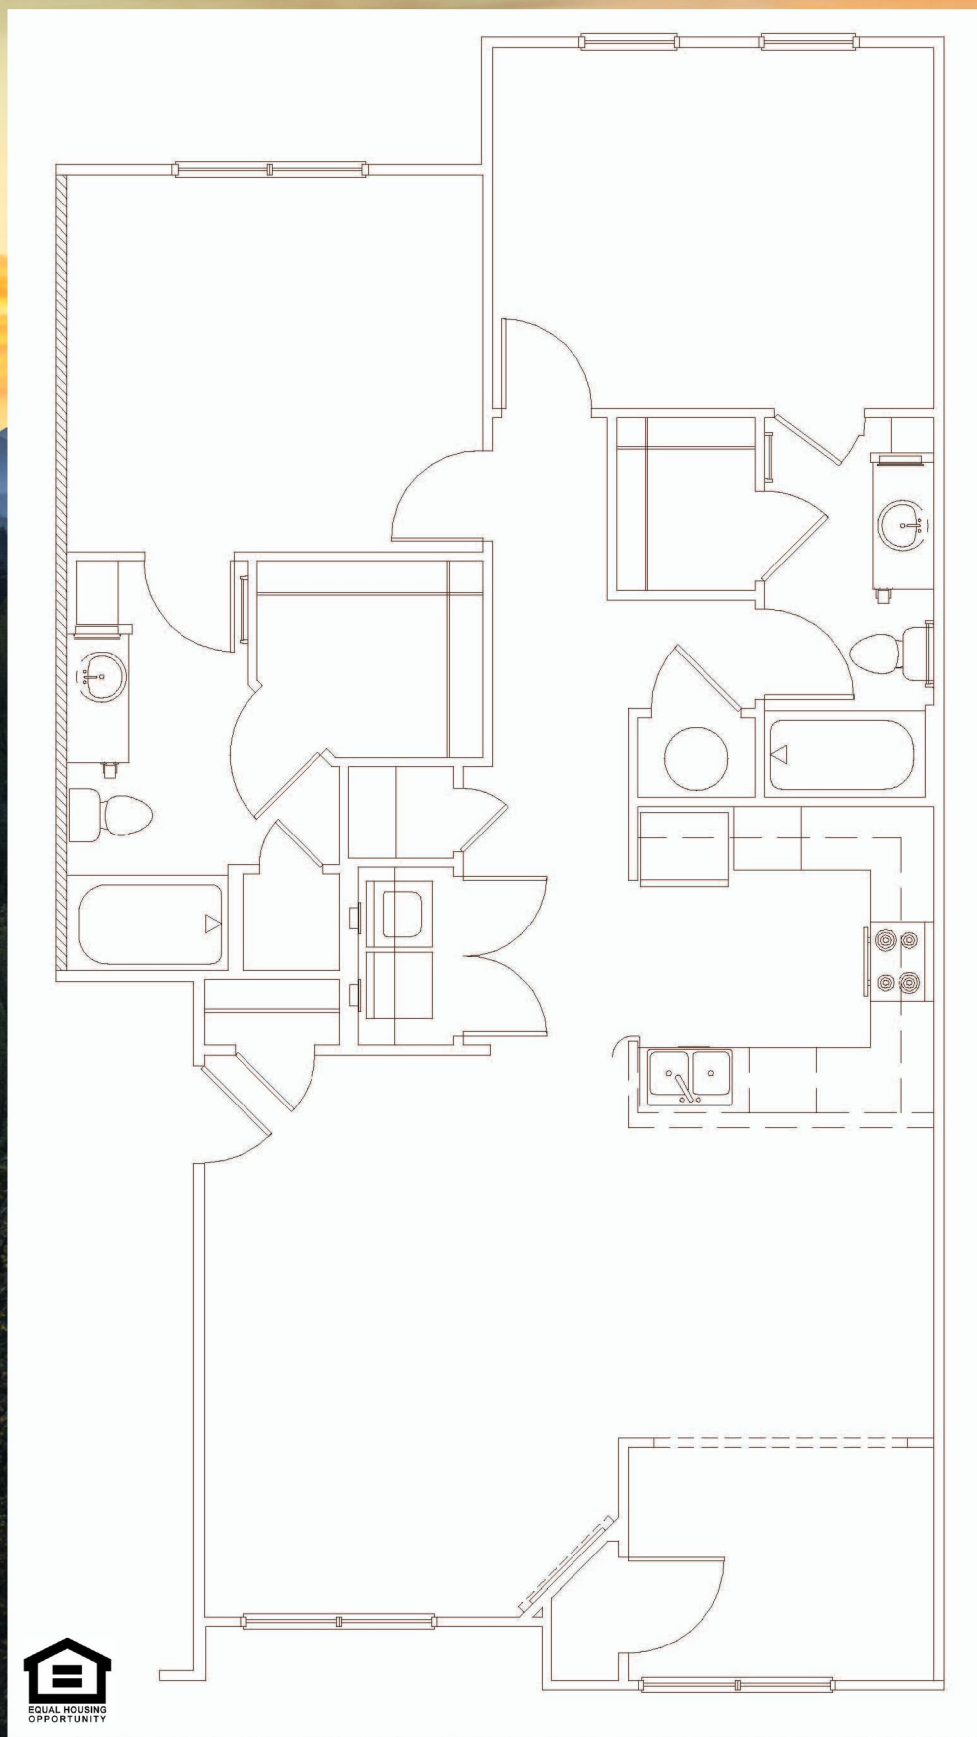

BIG SKY II

the BLAKELY Two bedroom (1220 sf)