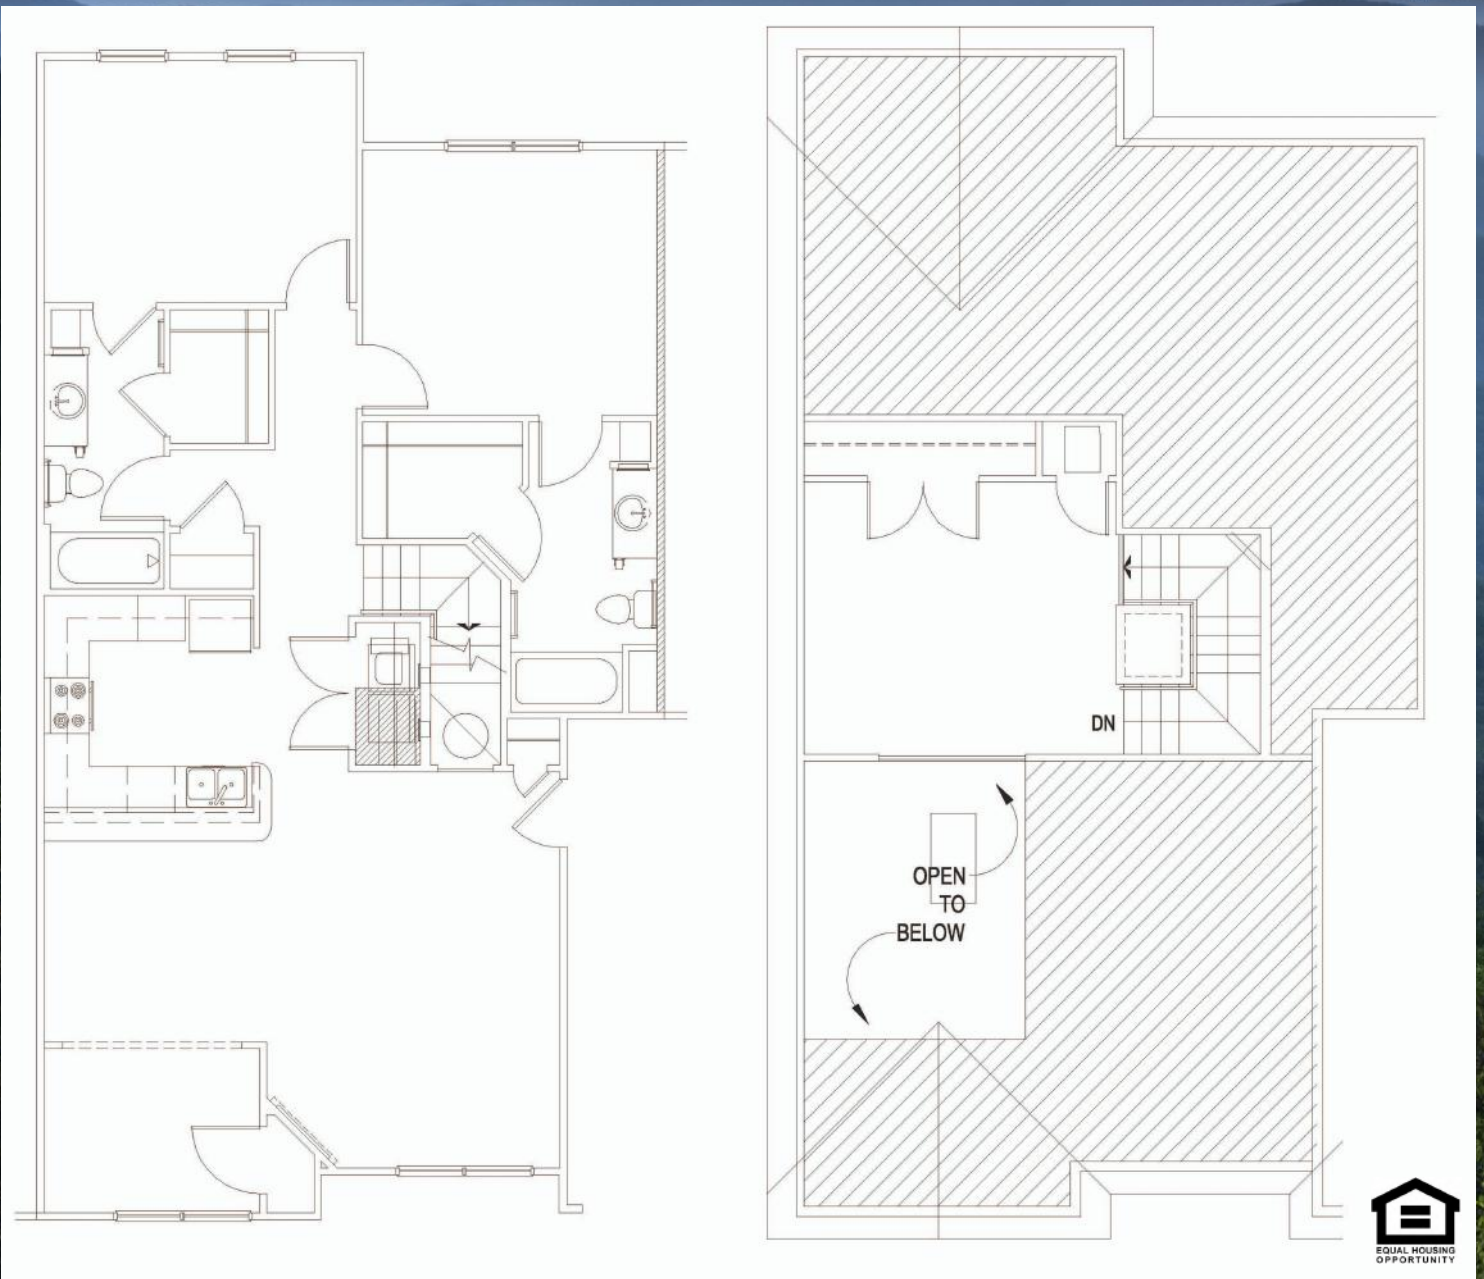

BIG SKY II

the Fairmont Two bedroom w/ loft (1509 sf) \$ _____